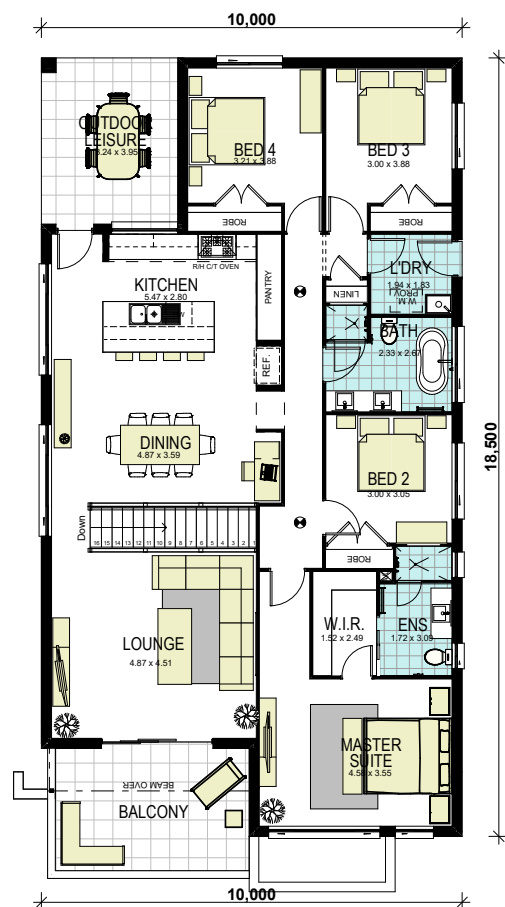

OXFORD
GARDENS
INGLEBURN

ARTIST'S IMPRESSION

LOT 36

5  2  2 

HOME INCLUSIONS

- 20 Year Celebration Sale
- Upgraded Ducted R/C A/C
- 40mm Stone to Kitchen and Vanities
- 6.5KW Solar System
- Landscaping
- LED Downlights
- Alarm System
- Remote Control Garage Door
- Luxury Inclusions Package
- 25 Year Structural Guarantee
- Fixed Price Tender
- CQ Design Centre Appointments

SPACIOUS *NEW* BEGINNINGS

ASHCROFT 30 WITH TYPE A FAÇADE

GROUND FLOOR

FIRST FLOOR

Terms and Conditions Apply to this House and Land Package: The House and Land Package is offered as a FIXED PRICE House to be placed on the nominated Block of Land by Wisdom Homes. Purchasers must enter into a Construction Agreement separate to their Land Contract. GST is Included in the House Price. Landscaping, Fences, Retaining Walls, Render or Maroka, Tiled External Finishes or Other Decorator Items may be included in the home, a detailed list is available from our Sales Consultant please inquire to obtain this list. Purchasers are to confirm all Standard and Specific Package Inclusions with the Salesperson Prior to Deposit. All drawings and photography should be used as a guide only and may show Decorative Finishes' that are additional cost items. Wisdom Homes reserves the right to revise plans, specifications and prices without notice or obligation.