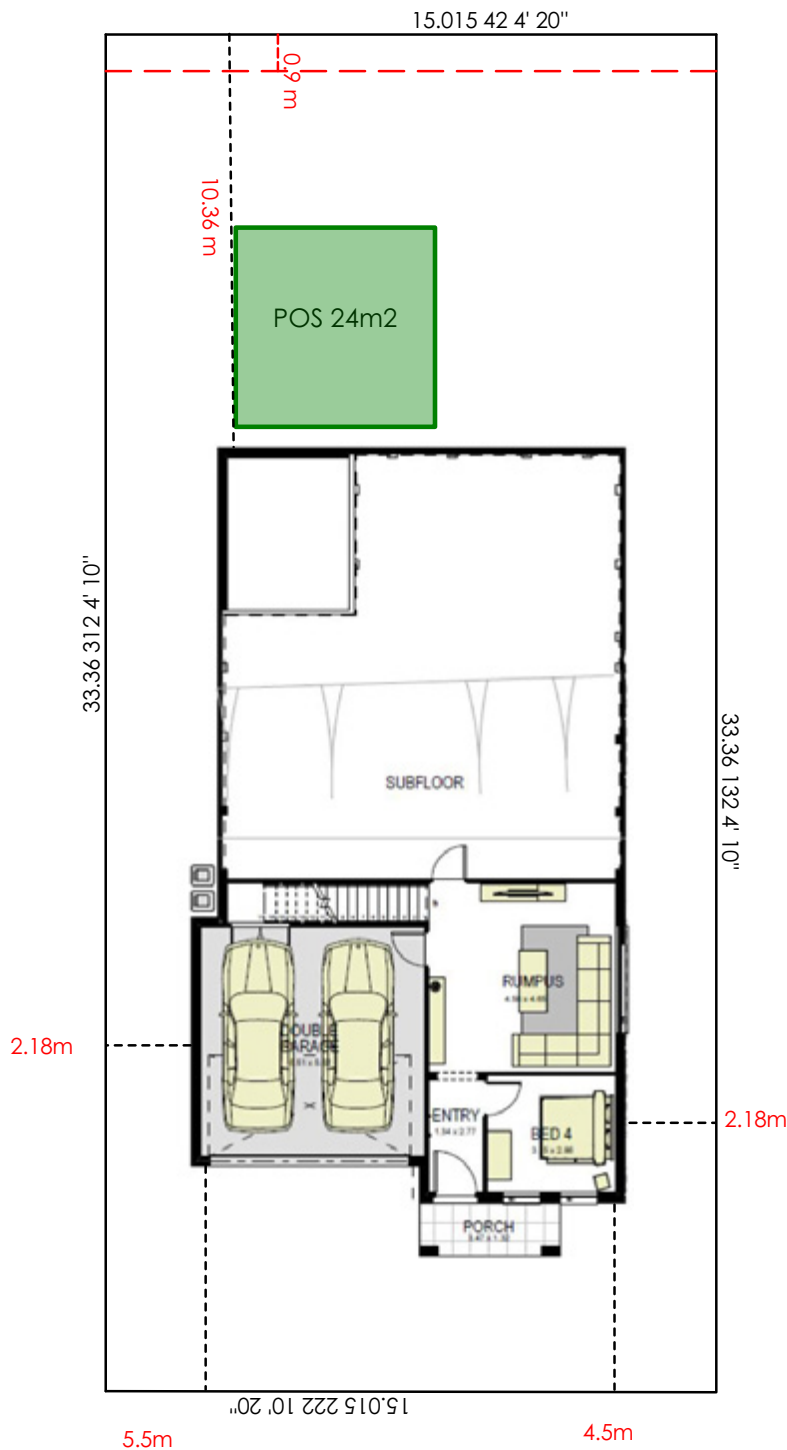

OXFORD
GARDENS
INGLEBURN

ARTIST'S IMPRESSION

LOT 36

5  2  2 

HOME INCLUSIONS

- 20 Year Celebration Sale
- Upgraded Ducted R/C A/C
- 40mm Stone to Kitchen and Vanities
- 6.5KW Solar System
- Landscaping
- LED Downlights
- Alarm System
- Remote Control Garage Door
- Luxury Inclusions Package
- 25 Year Structural Guarantee
- Fixed Price Tender
- CQ Design Centre Appointments

SPACIOUS *NEW* BEGINNINGS

ASHCROFT 30 WITH TYPE A FAÇADE

GROUND FLOOR

FIRST FLOOR

Terms and Conditions Apply to this House and Land Package: The House and Land Package is offered as a FIXED PRICE House to be placed on the nominated Block of Land by Wisdom Homes. Purchasers must enter into a Construction Agreement separate to their Land Contract. GST is Included in the House Price. Landscaping, Fences, Retaining Walls, Render or Maroka, Tiled External Finishes or Other Decorator Items may be included in the home, a detailed list is available from our Sales Consultant please inquire to obtain this list. Purchasers are to confirm all Standard and Specific Package Inclusions with the Salesperson Prior to Deposit. All drawings and photography should be used as a guide only and may show Decorative Finishes' that are additional cost items. Wisdom Homes reserves the right to revise plans, specifications and prices without notice or obligation.